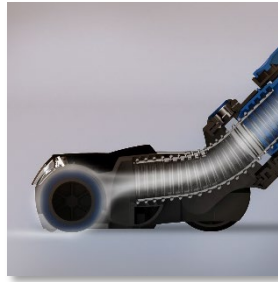

DIRT DEVIL BLADE 2 MAX – DD788-1

Multifunctional Cordless Vacuum Cleaner

DIRT DEVIL BLADE 2 MAX

TOP FEATURES

- 40V Li-Ion battery for up to 45 min runtime
- DIRECT HELIX TECHNOLOGY with Dual Cyclone – Maximum performance through optimised air flow
- DUSTVAULT 3 stage separation system ensures only the cleanest air is expelled back
- With boost mode for extra suction power if needed
- Motorized turbo brush with TWIN HELIX BRUSHBAR for thorough and effortless cleaning of carpets
- Large removable capsule dustbin for hygienical dust ejection
- Brushless motor for better efficiency and longer lasting

TECHNICAL DATA	
Power adapter input	100 - 240 V~, 50/60 Hz
Power adapter output	42V / 700mAh
Rechargeable battery system	Li-Ion 40V
Runtime	~ 45 min
Charging time	~ 3 h
FILTER SYSTEM	
Dust capacity	0,6 l
Permanent filter	washable
FEATURES	
Motorized turbo brush	•
Adapter / Charging station	•
Removable handheld	•
Accessories	Crevice tool & furniture brush
EASE OF USE	
Brush bar on/off function	at handheld
LED light at floor tool	•
Charging control- / Battery indicator	•
Ergonomic handle	•
Wall mount	•
LOGISTICS	
EAN code	4012467941020
Commodity code	85081100
Product weight	3,1 kg
Gross weight	5,5 kg
Product measurements (L x B x H)	1090 x 240 x 260 mm
Size gift box (L x B x H)	741 x 282 x 206 mm
Units per pack	1
OTHER	
Colour	black silver
Warranty machine / battery	24 months