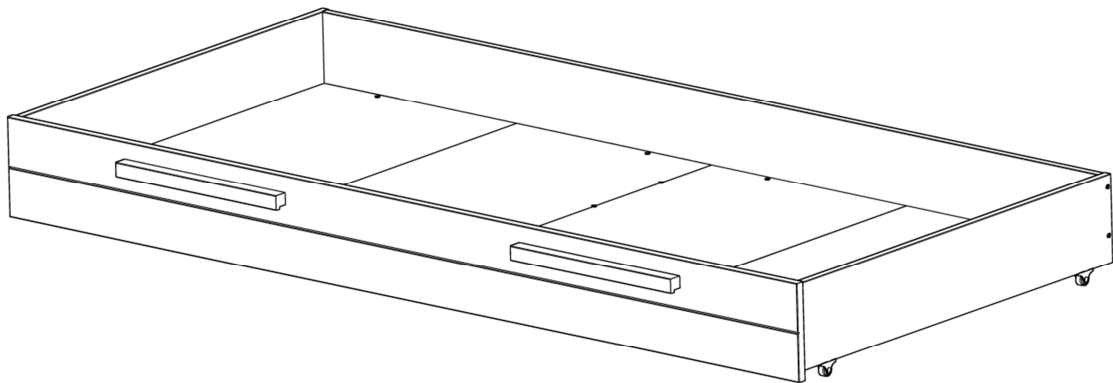

MATRAS / BED-LADE

MATRATZE / BETTKASTEN • MATELAS / TIROIR LIT • MATTRESS / BED DRAWER

wood MADE BY

34mm	Ø15	Ø14mm	8x35mm	3,5x35
101	102	369/374/373	601	219
4x	4x	4x	4x	4x

4x16	Ø25mm	4,5x40	5x50	3,5x14
204	715	206	214	239
12x	6x	16x	16x	12x