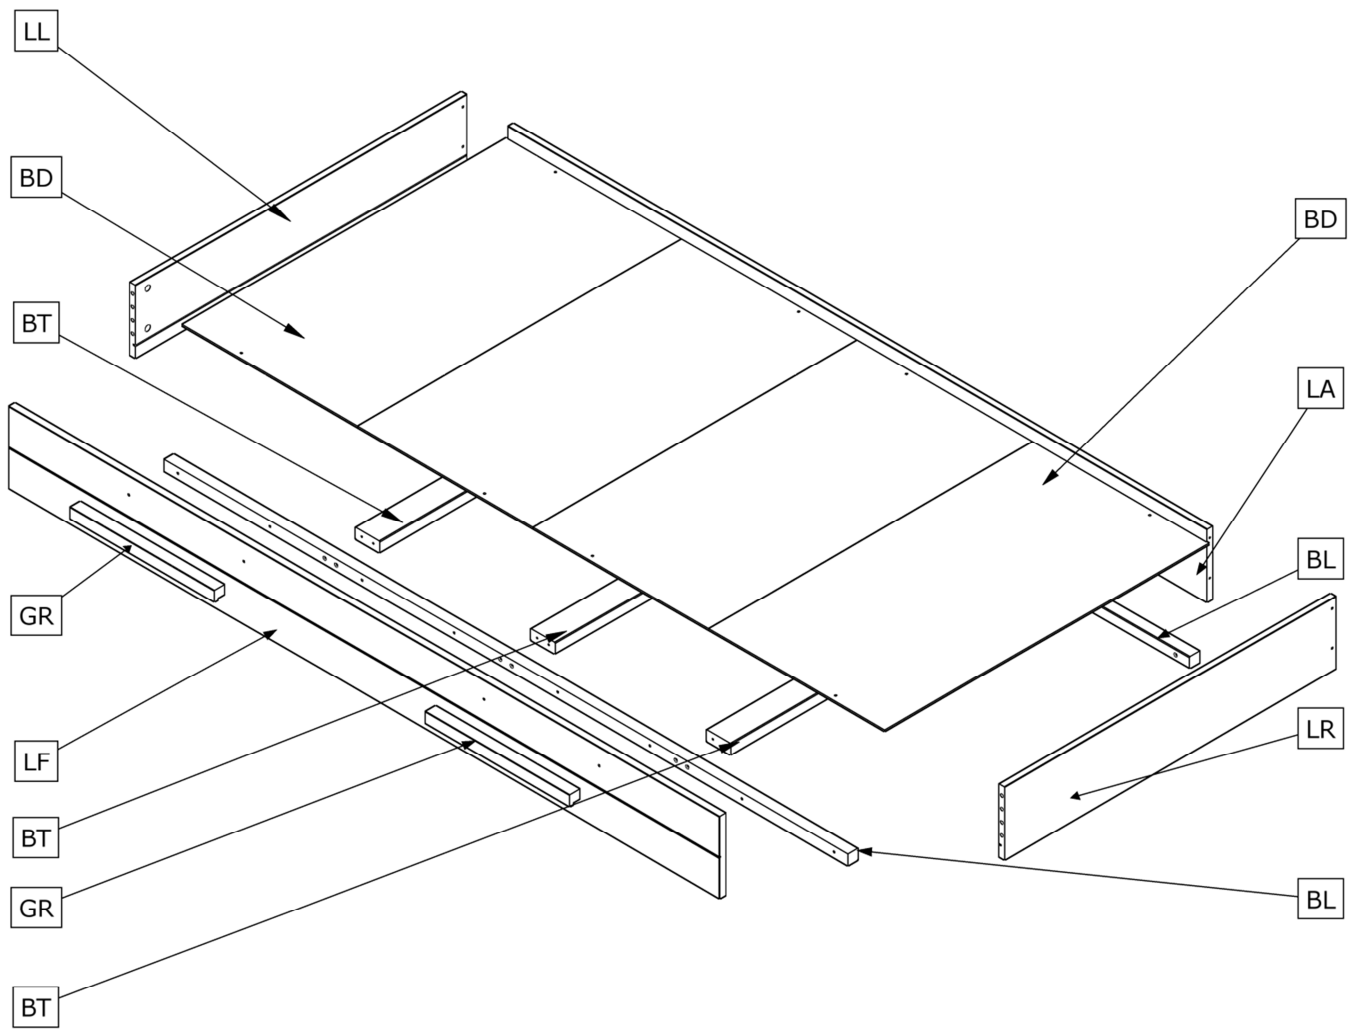

MATRAS / BED-LADE

MATRATZE / BETTKASTEN • MATELAS / TIROIR LIT • MATTRESS / BED DRAWER

wood MADE BY

34mm	Ø15	Ø14mm	8x35mm	3,5x35
101	102	369/374/373	601	219
4x	4x	4x	4x	4x

4x16	Ø25mm	4,5x40	5x50	3,5x14
204	715	206	214	239
12x	6x	16x	16x	12x