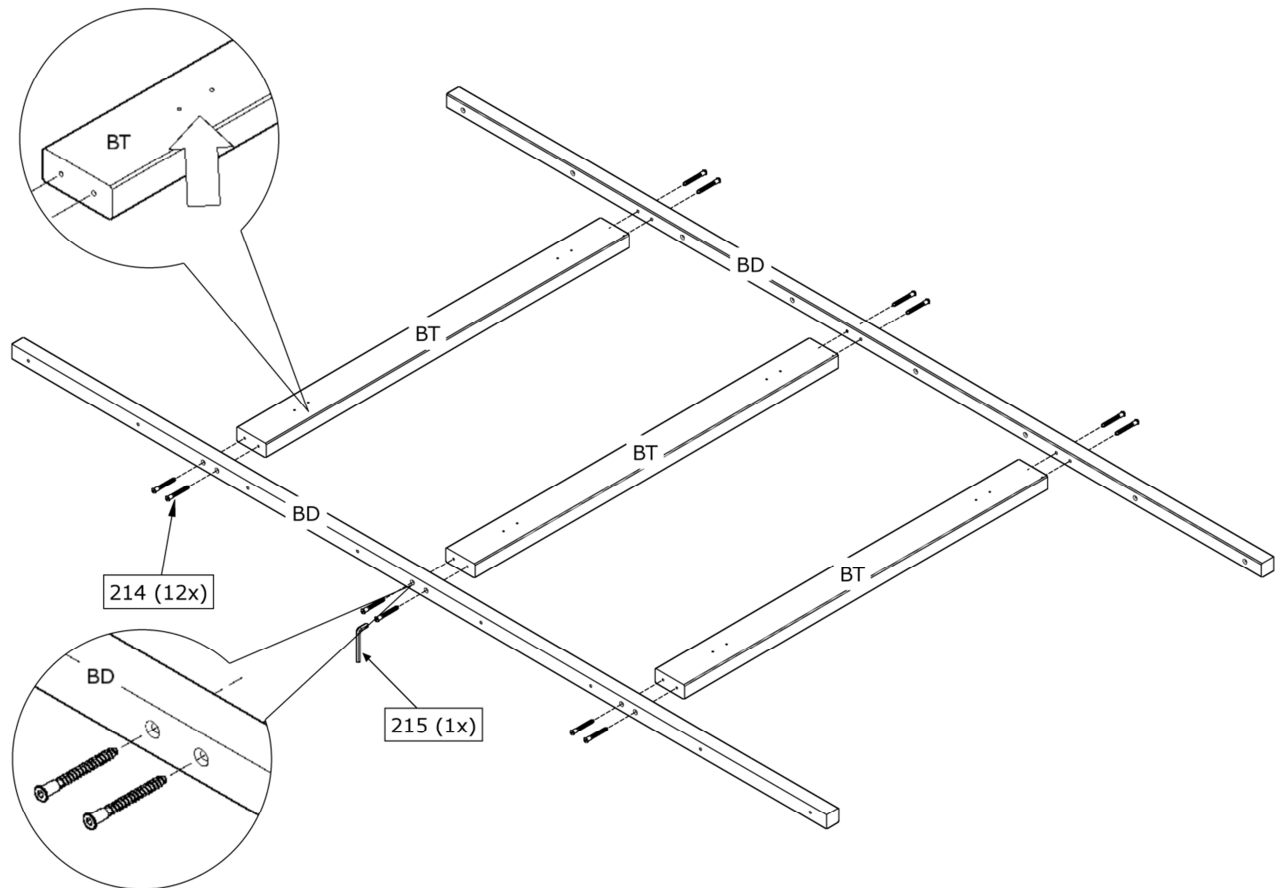

MATRAS / BED-LADE

MATRATZE / BETTKASTEN • MATELAS / TIROIR LIT • MATTRESS / BED DRAWER

wood MADE BY

34mm	Ø15	Ø14mm	8x35mm	3,5x35
101	102	369/374/373	601	219
4x	4x	4x	4x	4x

4x16	Ø25mm	4,5x40	5x50	3,5x14
204	715	206	214	239
12x	6x	16x	16x	12x

SW 3
215
1x

1.

2.

3.

4.

5.

6.

7.