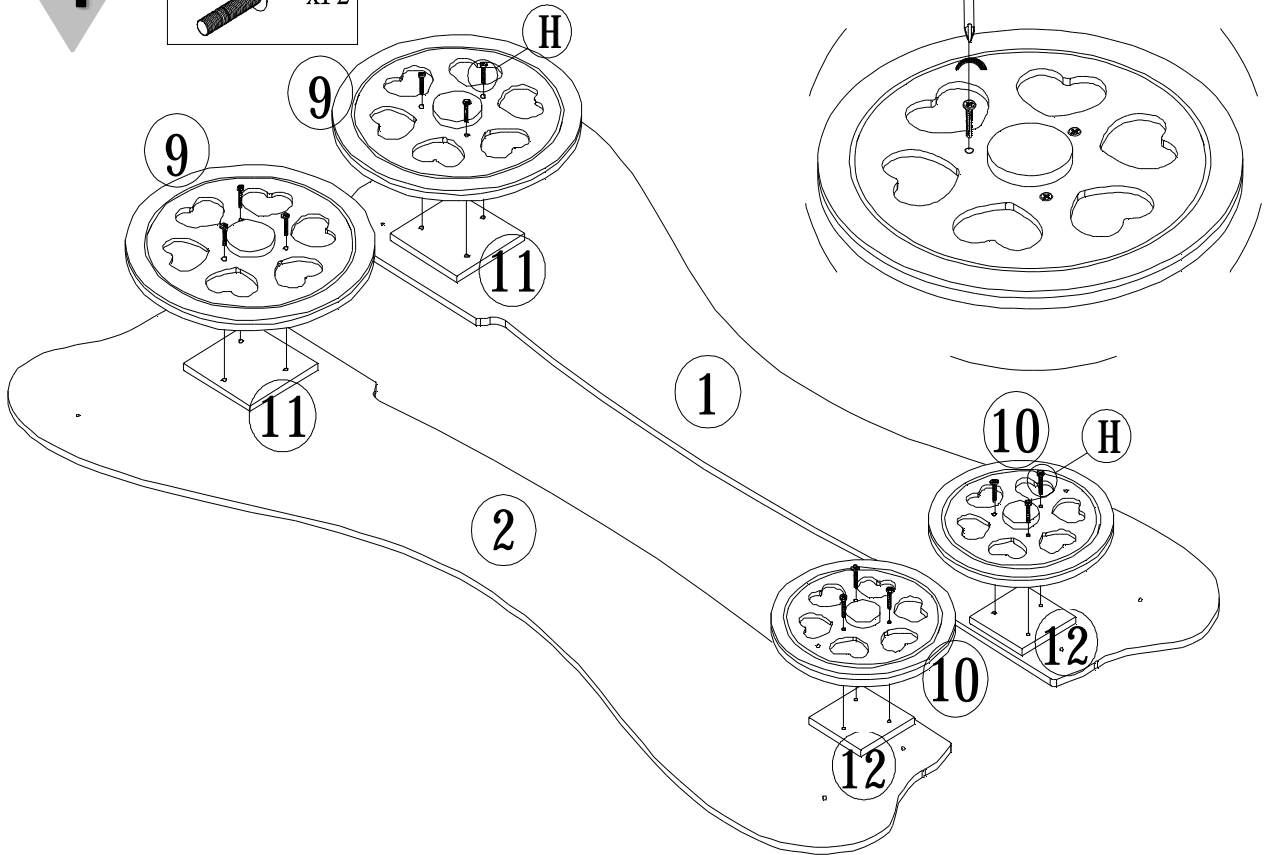

SCPR3031

ITEM NO.	MEASUREMENT	QTY	SHAPE	CARTON NO.
①	2280 X 600 X 15	X1		1-4
②	2280 X 600 X 15	x1		1-4
③	930 X 400 X 15	x1		2-4
④	930 X 720 X 15	x1		2-4
⑤	930 X 98 X 15	x3		2-4
⑥	900x40x15	x2		2-4
⑦	100x100x15	x2		3-4
⑧	70x70x15	x2		3-4
⑨	500 X 500 X 25	x2		3-4
⑩	372 X 372 X 25	x2		3-4
⑪	190 X 190 X 15	x2		3-4
⑫	150 X 150 X 15	x2		3-4
⑬	2007 X 930 X 12	x1		4-4

A x6	B x6	C 8x30 x20	D 10x11 x8	E 6x25 x6	F 6x30 x4
G 6x50 x8	H 6x55 x12	I 3.5x29 x8	J x4		

1

2

3

4

5

6

7

8

9

I 3.5x29
x8

10