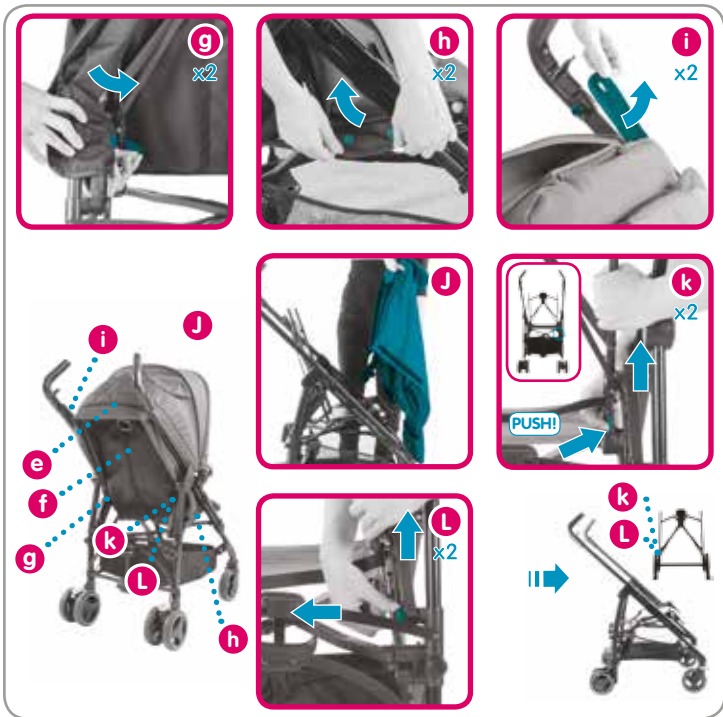

**d** **x2**

**e** **PULL!**

**f** **PULL!**

Detailed description: This instructional diagram shows the steps to convert a stroller into a high chair. Step 1 is the overall view with callouts a, b, c, and d. Step 2 (a) shows a hand pulling a blue pin on the side of the seat. Step 3 (b) shows the pin being rotated. Step 4 (c) shows a hand pushing a blue button on the seat. Step 5 (d) shows the seat being tilted back. Step 6 (e) shows a hand pulling a blue strap on the backrest. Step 7 (f) shows a hand pulling a blue strap on the front of the seat.