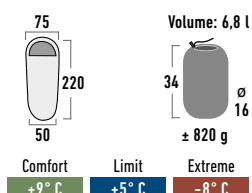

Steppung

- ▶ Oben: S-Steppung
- ▶ Boden: S-Steppung

- ▶ Verstellbare Kapuze
- ▶ Reißverschluss Wärmeleiste
- ▶ Zwei-Wege Reißverschluss links
- ▶ RV-Schieber mit ergonomischer Griffmulde
- ▶ Innentasche
- ▶ Packsack

Trapeze shaped sleeping bag

- ▶ Anthra-green
- ▶ Shell: 185T Polyester
- ▶ Lining: 185T Polyester breathable

Filling

- ▶ Dura Loft H1
- ▶ Layer system
- ▶ Top: 1 x 150 g/m²
- ▶ Bottom: 1 x 150 g/m²
- ▶ Filling weight: appr. 400 g

Stitching

- ▶ Top: S-stitching
- ▶ Bottom: S-stitching

- ▶ Adjustable hood
- ▶ Zip baffle
- ▶ Two way zipper, left
- ▶ Ergonomic shaped zip puller
- ▶ Inside pocket
- ▶ Stuff sac

EN 13537

Dura Loft®
H1