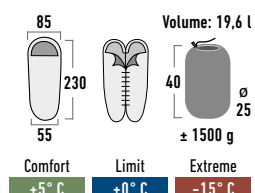

Steppung

- ▶ Oben: Horizontal
- ▶ Boden: Horizontal
- ▶ Verstellbare Kontur-Kapuze
- ▶ Wärmekragen (doppel), verstellbar
- ▶ Reißverschluss Wärmeleiste
- ▶ Zwei-Wege Reißverschluss
- ▶ RV-Schieber mit ergonomischer Griffmulde
- ▶ Innentasche
- ▶ Packsack
- ▶ Zipper rechts

Mummy sleeping bag

- ▶ Anthra-blue
- ▶ Shell: 185T Polyester
- ▶ Lining: 185T Polyester breathable

Filling

- ▶ Dura Loft H1
- ▶ Layer system
- ▶ Top: 2 x 150 g/m²
- ▶ Bottom: 2 x 150 g/m²
- ▶ Filling weight: appr. 950 g

Stitching

- ▶ Top: horizontal
- ▶ Bottom: horizontal
- ▶ Adjustable shaped hood
- ▶ Shoulder baffle (double), adjustable
- ▶ Zip baffle
- ▶ Two way zipper
- ▶ Ergonomic shaped zip puller
- ▶ Inside pocket
- ▶ Stuff sac
- ▶ Zipper right