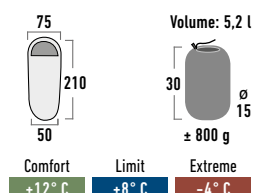

Steppung

- ▶ Oben: Loser Bezug
- ▶ Boden: Loser Bezug
- ▶ Verstellbare Kontur-Kapuze
- ▶ Reißverschluss Wärmeleiste
- ▶ Zwei-Wege Reißverschluss links
- ▶ RV-Schieber mit ergonomischer Griffmulde
- ▶ Innentasche
- ▶ Packsack

Lightweight mummy sleeping bag

- ▶ Anthra-green
- ▶ Shell: 185T Polyester
- ▶ Lining: 185T Polyester breathable

Filling

- ▶ Dura Loft H1
- ▶ Layer system
- ▶ Top: 1 x 150 g/m²
- ▶ Bottom: 1 x 150 g/m²
- ▶ Filling weight: appr. 380 g

Stitching

- ▶ Top: loose cover
- ▶ Bottom: loose cover
- ▶ Adjustable shaped hood
- ▶ Zip baffle
- ▶ Two way zipper, left
- ▶ Ergonomic shaped zip puller
- ▶ Inside pocket
- ▶ Stuff sac

EN 13537

Dura Loft®
H1