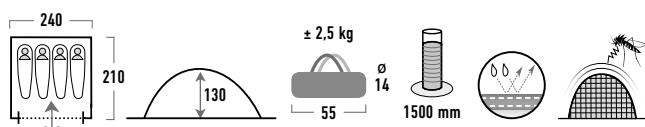

### Freistehendes Einfachdach Kuppelzelt

- ▶ Blau-grau
- ▶ 190T Polyester PU
- ▶ PE Boden
- ▶ Fiberglass 7,9 mm
- ▶ Reißverschluss Tragetasche
  
- ▶ Extra breiter Rundbogen-Eingang
- ▶ Große Hochentlüftung
- ▶ Wannenförmiger Boden
- ▶ Doppeltür mit ganzflächigem Gaze-Eingang
- ▶ Innentaschen
- ▶ Lampenhalter

### Self supporting single skin dome tent

- ▶ Blue-grey
- ▶ 190T Polyester PU
- ▶ PE groundsheet
- ▶ Fiberglass 7,9 mm
- ▶ Zipped carry bag
  
- ▶ Extra wide round shaped arch entry
- ▶ Large top ventilation
- ▶ Tub floor
- ▶ Dual entry with full mesh door
- ▶ Inner pockets
- ▶ Lamp holder