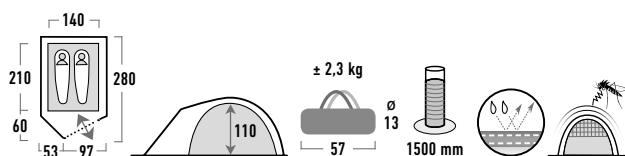

Innenzelt

- ▶ Eingang mit Gazeeinsatz
- ▶ Wannenförmiger Boden
- ▶ Innentaschen
- ▶ Lampenhalter

Self supporting dome tent

- ▶ Blue-grey
- ▶ 190T Polyester PU
- ▶ Polyester breathable
- ▶ PE groundsheet
- ▶ Fiberglass 7,9 mm
- ▶ Zipped carry bag

Fly Sheet

- ▶ Extra wide vestibule entrance
- ▶ Permanent ventilation with distance holder

Inner Tent

- ▶ Door with mesh window
- ▶ Tub floor
- ▶ Inner pockets
- ▶ Lamp holder

Aufbau-Video
Set up-video