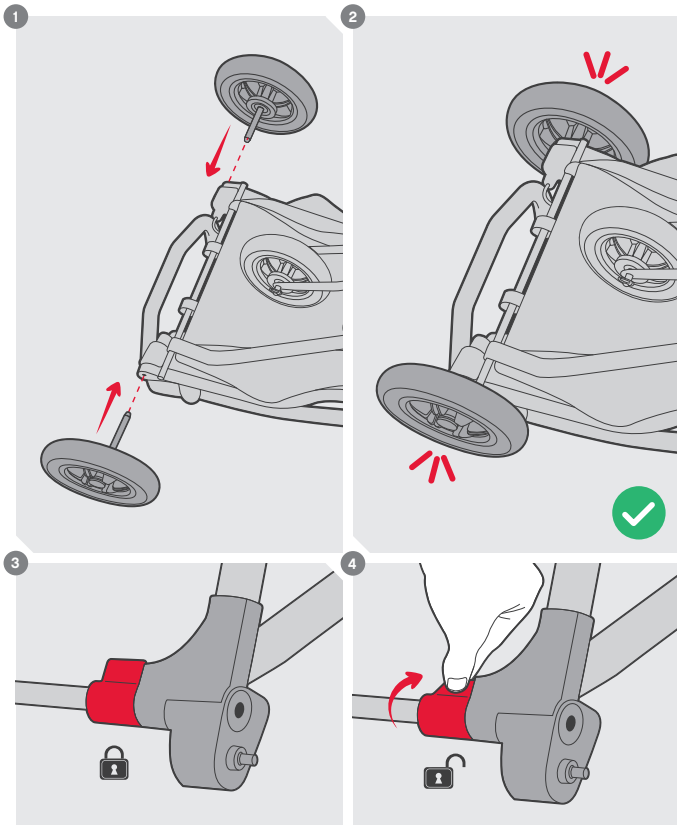

9kg / 20lbs

**D**

max load

15kg / 33lbs

**E**

please refer to your car seat  
adaptor instructions

**A**

max load