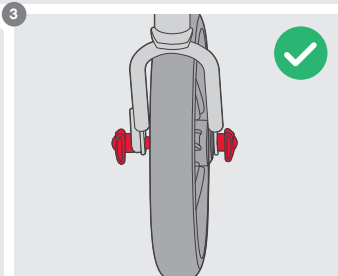

9kg / 20lbs

**D**

max load

15kg / 33lbs

**E**

please refer to your car seat  
adaptor instructions

**A**

max load