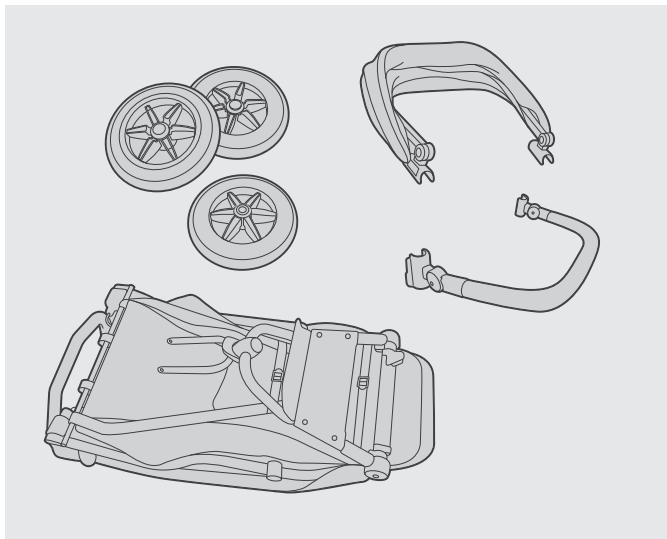

9kg / 20lbs

**D**

max load

15kg / 33lbs

**E**

please refer to your car seat  
adaptor instructions

**A**

max load