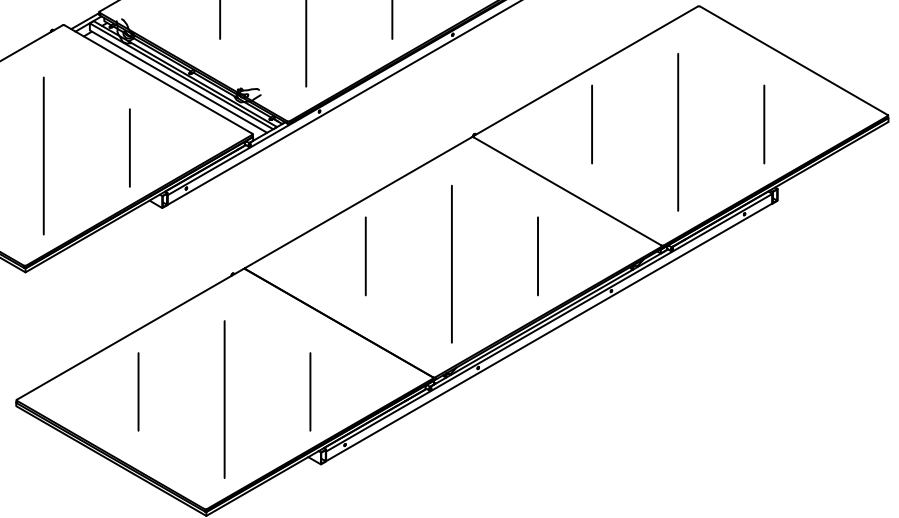

TABLE LIVORNO 220/330X100 Assembly Instruction

Parts	Picture	Description	QTY
A		Table Top	x1
B		Table Leg	x2
C		Screw M6*35	x8
D		Washer	x16
E		Screw M6*12	x8
F		Hex key	x1

step 1

step 2

step 3

LIVORNO EXT. TABLE+GL 220-330X106 Assembly Instruction

step 4

step 5

FOR ASSEMBLY THE FEETS ON THE FRAME, PUT THE FEET WITH THE GREEN STICKER ON THE SIDE OF THE FRAME WITH THE GREEN STICKER, DO ALSO FOR THE RED STICKER

LIVORNO EXT. TABLE+GL 220-330X106 Assembly Instruction