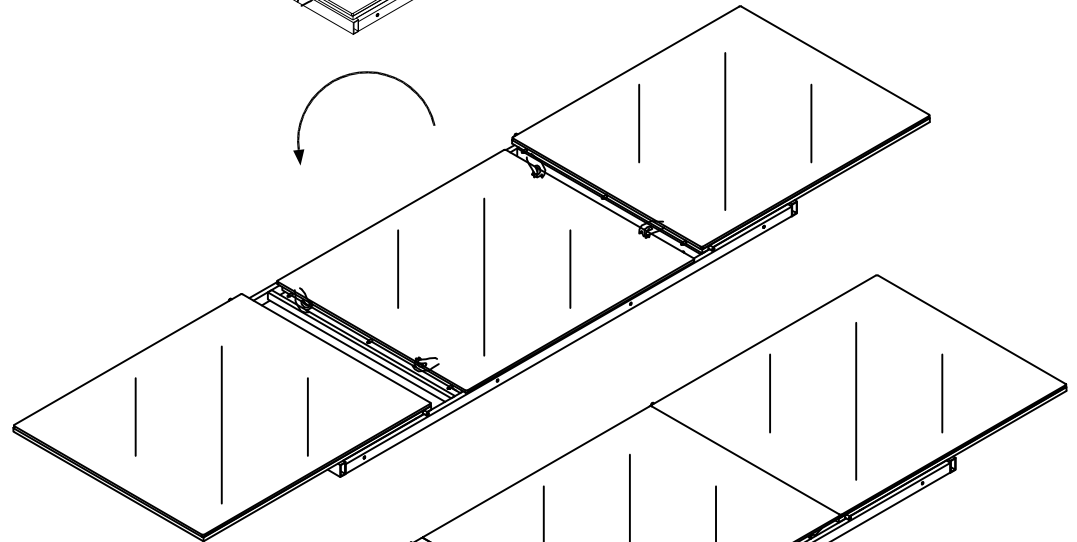

TABLE LIVORNO 220/330X100 Assembly Instruction

Parts	Picture	Description	QTY
A		Table Top	x1
B		Table Leg	x2
C		Screw M6*35	x8
D		Washer	x16
E		Screw M6*12	x8
F		Hex key	x1

step 1

step 2

step 3

LIVORNO EXT. TABLE+GL 220-330X106 Assembly Instruction

step 4

step 5

FOR ASSEMBLY THE FEETS ON THE FRAME, PUT THE FEET WITH THE GREEN STICKER ON THE SIDE OF THE FRAME WITH THE GREEN STICKER, DO ALSO FOR THE RED STICKER

LIVORNO EXT. TABLE+GL 220-330X106 Assembly Instruction