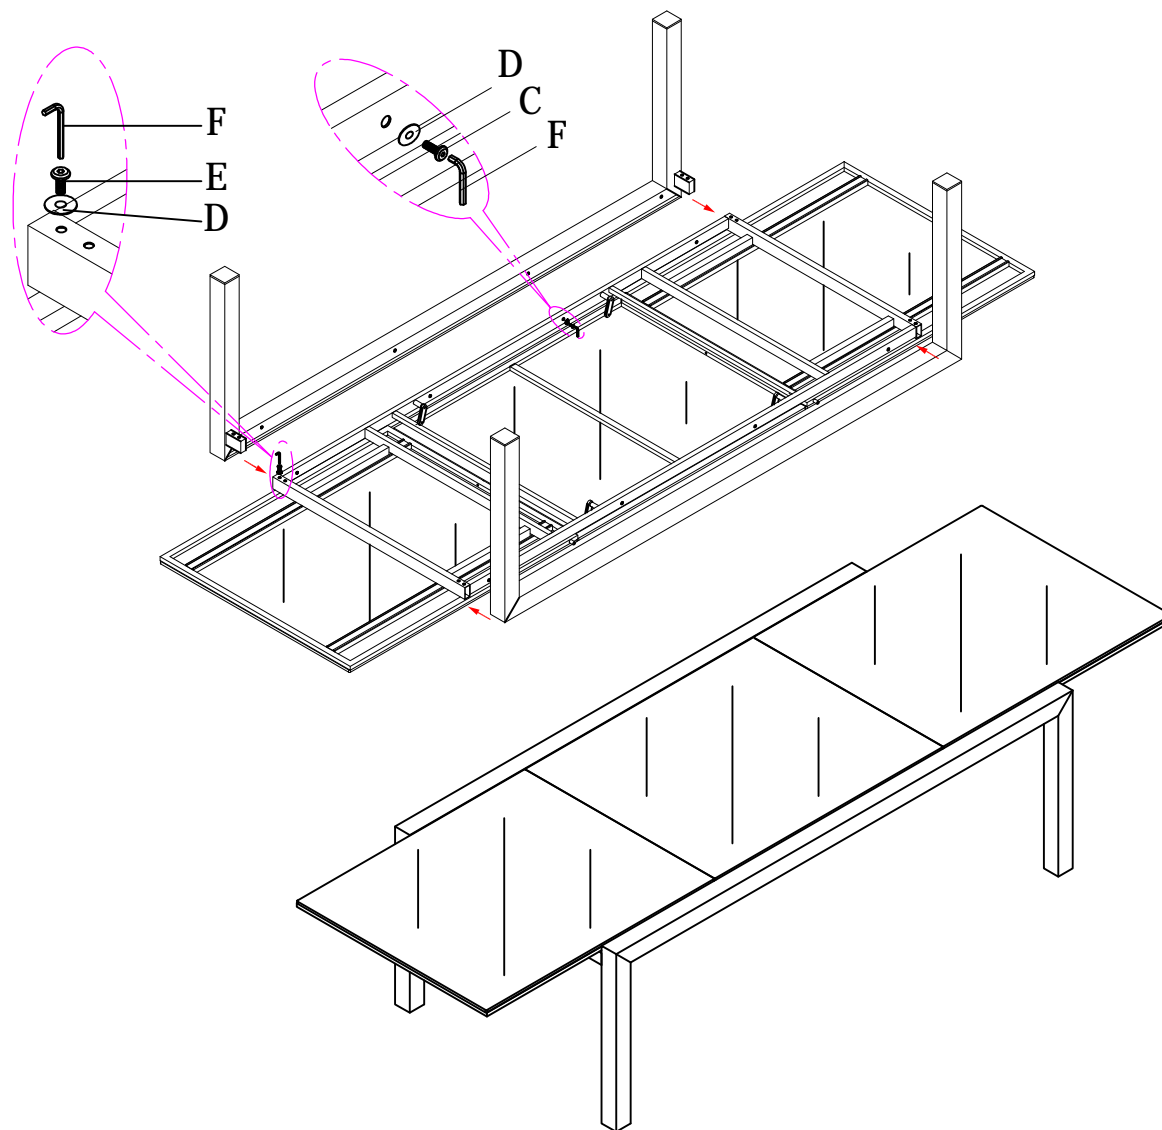

TABLE LIVORNO 220/330X100 Assembly Instruction

Parts	Picture	Description	QTY
A		Table Top	x1
B		Table Leg	x2
C		Screw M6*35	x8
D		Washer	x16
E		Screw M6*12	x8
F		Hex key	x1

step 1

step 2

step 3

LIVORNO EXT. TABLE+GL 220-330X106 Assembly Instruction

step 4

step 5

FOR ASSEMBLY THE FEETS ON THE FRAME, PUT THE FEET WITH THE GREEN STICKER ON THE SIDE OF THE FRAME WITH THE GREEN STICKER, DO ALSO FOR THE RED STICKER

LIVORNO EXT. TABLE+GL 220-330X106 Assembly Instruction