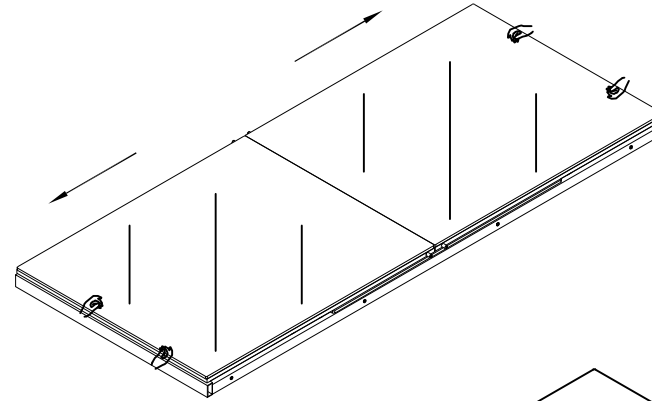

TABLE LIVORNO 220/330X100 Assembly Instruction

Parts	Picture	Description	QTY
A		Table Top	x1
B		Table Leg	x2
C		Screw M6*35	x8
D		Washer	x16
E		Screw M6*12	x8
F		Hex key	x1

step 1

step 2

step 3

LIVORNO EXT. TABLE+GL 220-330X106 Assembly Instruction

step 4

step 5

FOR ASSEMBLY THE FEETS ON THE FRAME, PUT THE FEET WITH THE GREEN STICKER ON THE SIDE OF THE FRAME WITH THE GREEN STICKER, DO ALSO FOR THE RED STICKER

LIVORNO EXT. TABLE+GL 220-330X106 Assembly Instruction