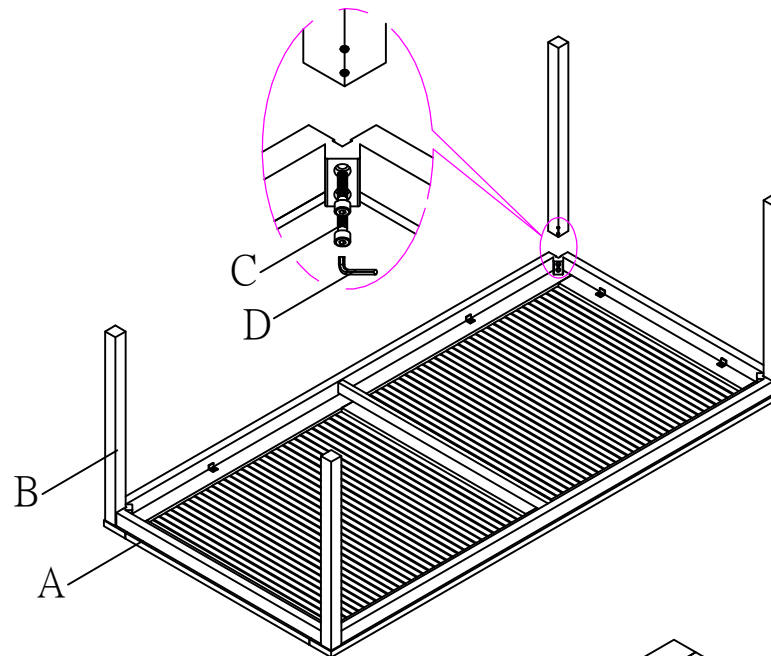

# TABLE GRAMAT ALU 200X100 TEAK TOP Assembly Instruction

Parts	Picture	Description	QTY
A		Table top	x1
B		Table leg	x4
C		Screw	x8
D		Hex key	x1

Step 1

Step 2